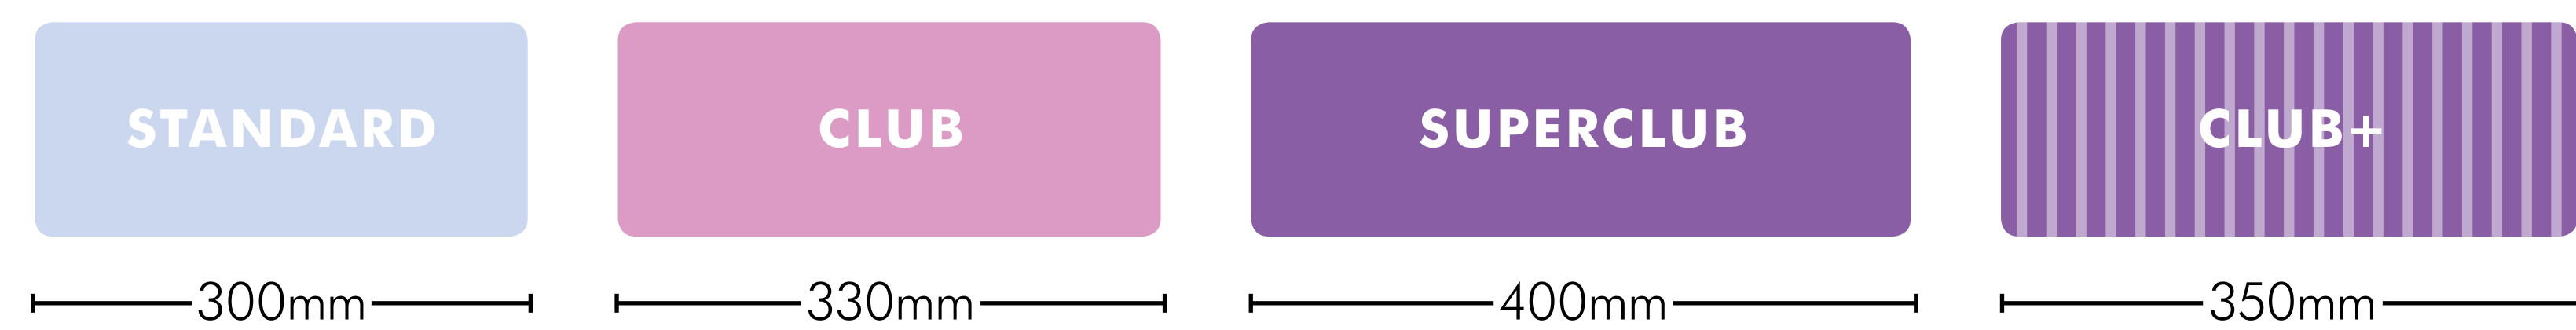

WHICH multīmac?

Multimac model size guide

SEAT CUSHION:

MODEL	SEAT ARRANGEMENT	FITS MAKE / MODEL
MM-1320		AUDI A6, RANGE ROVER, FORD GALAXY, ETC
MM-1260		AUDI A4, VW GOLF, TOYOTA AVENSIS, ETC
MM-1200		VW POLO, CHRYSLER GRAND VOYAGER REAR, NISSAN LEAF, ETC
SUPERCLUB-1200		ALL ABOVE
SUPERCLUB-1100		BMW i3, HYUNDAI i10, ETC
MM-1000		FIAT 500, AUDI A5 CONVERTIBLE, VAUXHALL ZAFIRA REAR, ETC
MM-930R		MINI, AUDI TT, GOLF CONVERTIBLE, ETC
MM-930L		AS ABOVE

Note: The MINIMAC will fit in all Club & Superclub seats. In special circumstances, 'Standard' seats can be modified to accept it, at additional cost.

www.multimac.co.uk
Tel: 0121 44 22 007

multīmac
The four-seater child seat