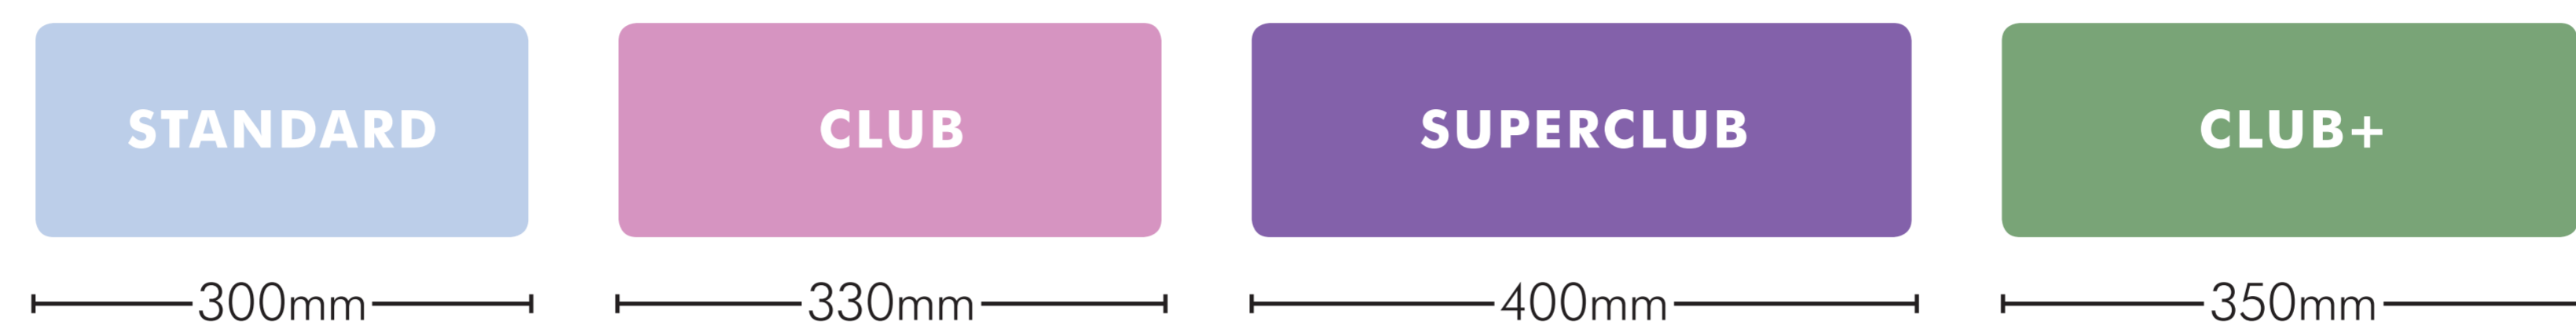

WHICH multīmac?

Multimac model size guide

SEAT CUSHION:

MODEL	SEAT ARRANGEMENT	FITS MAKE / MODEL
MM-1320		AUDI A6, RANGE ROVER, FORD GALAXY, ETC
MM-1260		AUDI A4, VW GOLF, TOYOTA AVENSIS, ETC
MM-1200		VW POLO, CHRYSLER GRAND VOYAGER REAR, NISSAN LEAF, ETC
SUPERCLUB-1200		ALL ABOVE
SUPERCLUB-1100		BMW i3, HYUNDAI i10, ETC
MM-1000		FIAT 500, AUDI A5 CONVERTIBLE, VAUXHALL ZAFIRA REAR, ETC
MM-930R		MINI, AUDI TT, GOLF CONVERTIBLE, ETC
MM-930L		AS ABOVE

Note: The MINIMAC will fit in all Club & Superclub seats. In special circumstances, 'Standard' seats can be modified to accept it, at additional cost.

www.multimac.co.uk
Tel: 0121 44 22 007

multīmac
The four-seater child seat